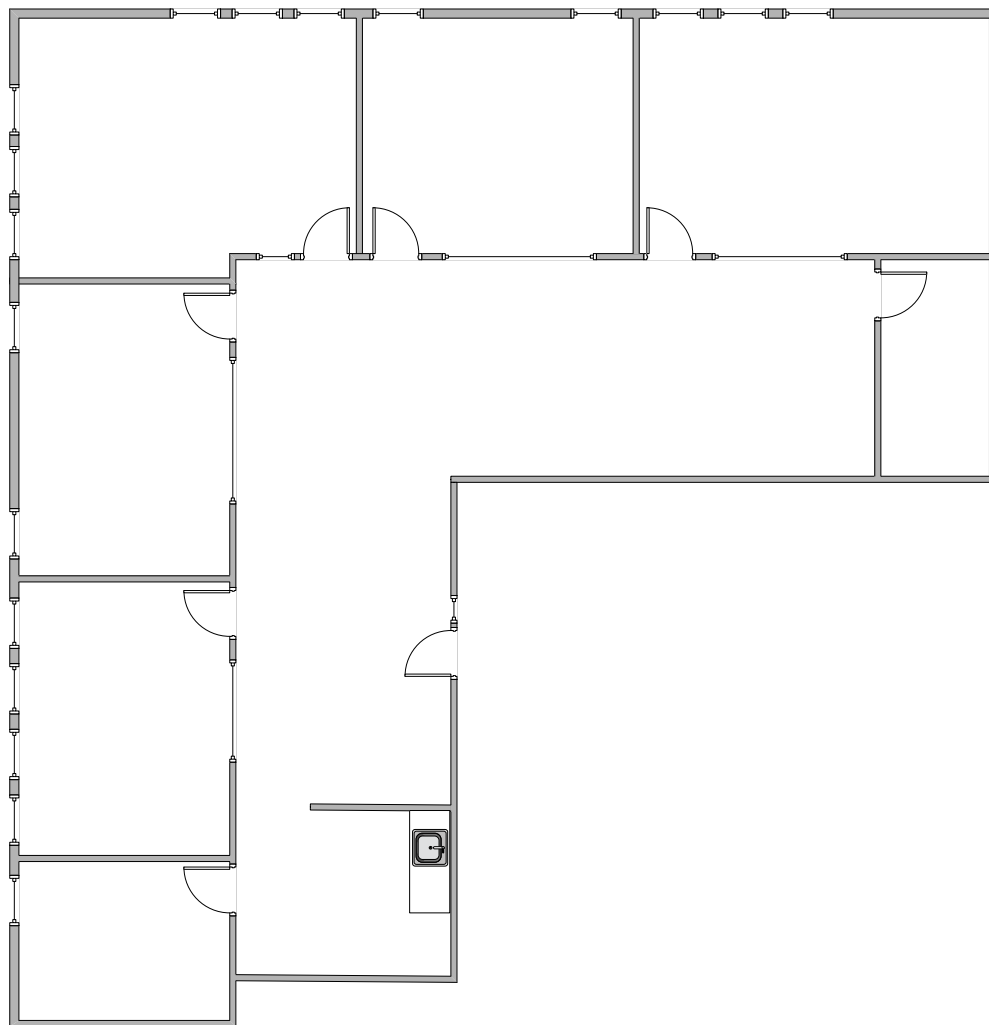

185 North Redwood Drive, **Suite 100**

2,308 RSF

Chris Heely
chris@rsfadvisors.com
415 577-1338
LIC 01522105

RSF Real Estate Advisors
244 California Street , Suite 612
San Francisco, CA 94111

The information provided herein is from sources we deem reliable, but is not guaranteed as to its accuracy or completeness. And same is submitted subject to error, omission, change of price, rental, withdrawal without notice or condition of the property in question. Buyer or Tenant should conduct an independent investigation and verification of all matters.