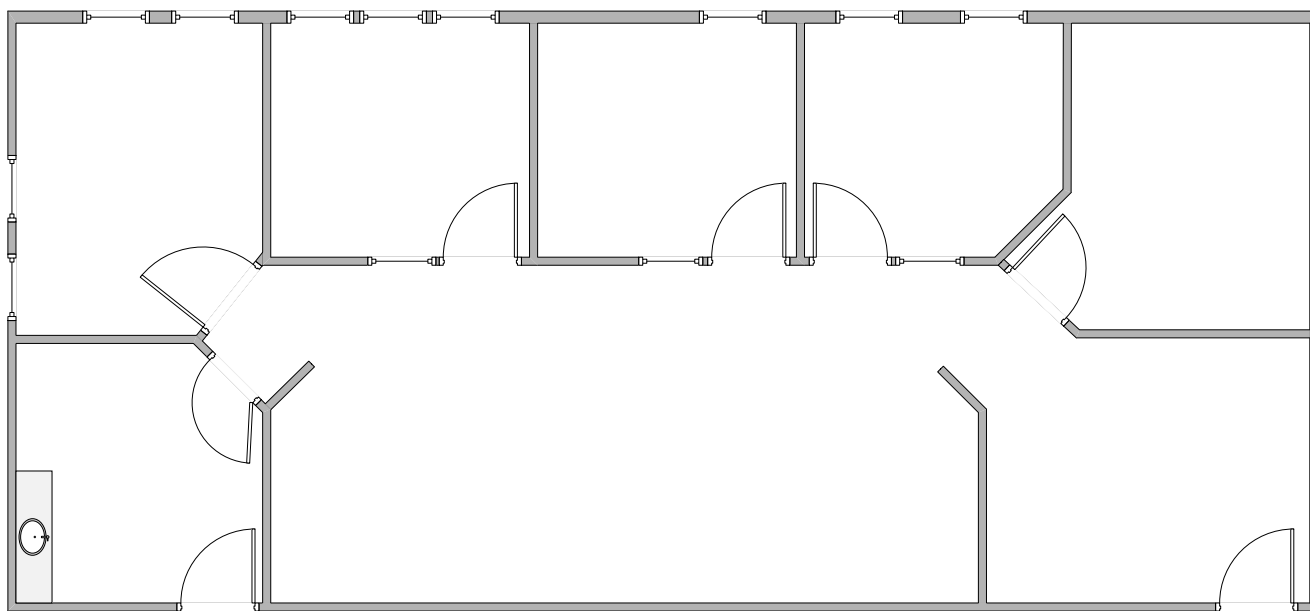

165 North Redwood Drive, **Suite 120**

1,554 RSF

Chris Heely
chris@rsfadvisors.com
415 577-1338
LIC 01522105

RSF Real Estate Advisors
244 California Street , Suite 612
San Francisco, CA 94111

The information provided herein is from sources we deem reliable, but is not guaranteed as to its accuracy or completeness. And same is submitted subject to error, omission, change of price, rental, withdrawal without notice or condition of the property in question. Buyer or Tenant should conduct an independent investigation and verification of all matters.