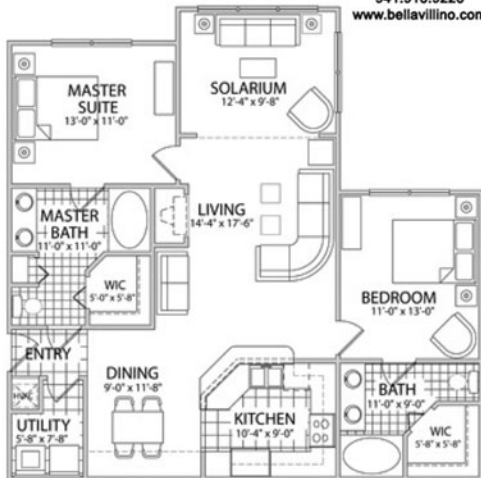

941.918.9228

www.bellavillino.com

Rossini III
Two Bedroom Two Bath w/Patio
1089 Square Feet

941.918.9228

www.bellavillino.com

Rossini IV
Two Bedroom Two Bath w/Solarium
1209 Square Feet