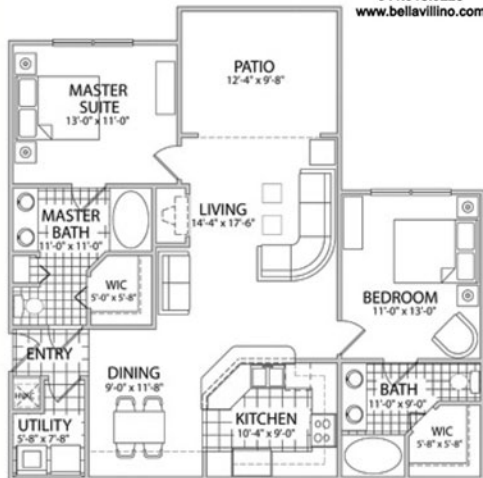

941.918.9228

www.bellavillino.com

Rossini III
Two Bedroom Two Bath w/Patio
1089 Square Feet

941.918.9228

www.bellavillino.com

Rossini IV
Two Bedroom Two Bath w/Solarium
1209 Square Feet