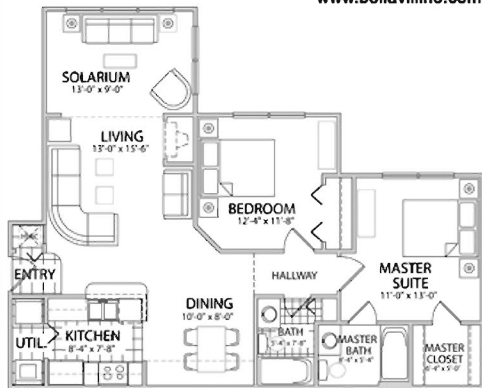

941.918.9228
www.bellavillino.com

Rossini I
Two Bedroom Two Bath w/Patio
949 Square Feet

941.918.9228
www.bellavillino.com

Rossini II
Two Bedroom Two Bath w/Solarium
1069 Square Feet