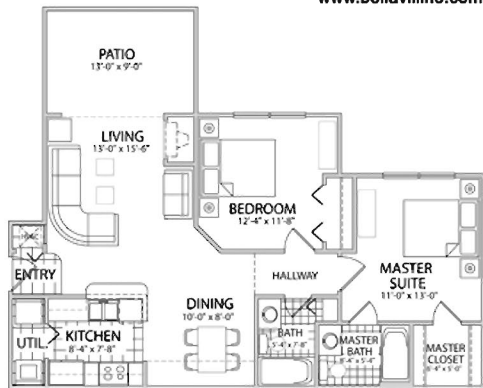

941.918.9228
www.bellavillino.com

Rossini I
Two Bedroom Two Bath w/Patio
949 Square Feet

941.918.9228
www.bellavillino.com

Rossini II
Two Bedroom Two Bath w/Solarium
1069 Square Feet