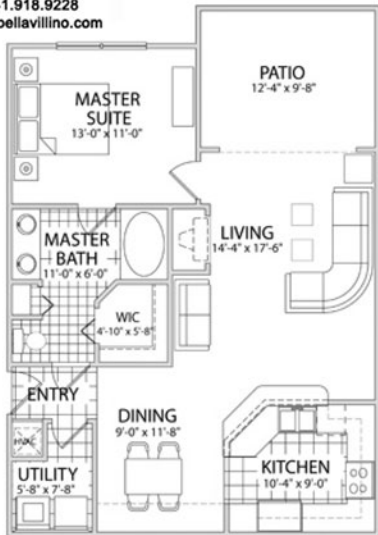

941.918.9228

www.bellavillino.com

Puccini III

One Bedroom One Bath w/SPatio
829 Square Feet

941.918.9228

www.bellavillino.com

Puccini IV

One Bedroom One Bath w/Solarium
949 Square Feet