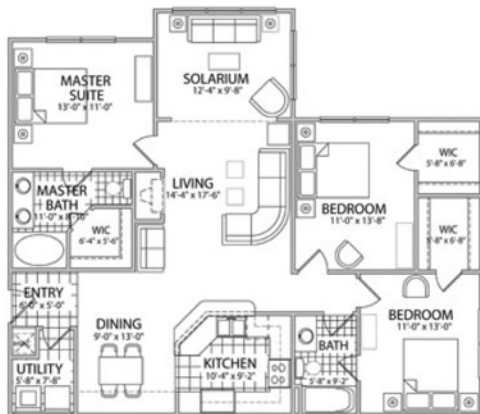

941.918.9228
www.bellavillino.com

Vivaldi I
Three Bedroom Two Bath w/Patio
1280 Square Feet

941.918.9228
www.bellavillino.com

Vivaldi II
Three Bedroom Two Bath w/Solarium
1400 Square Feet