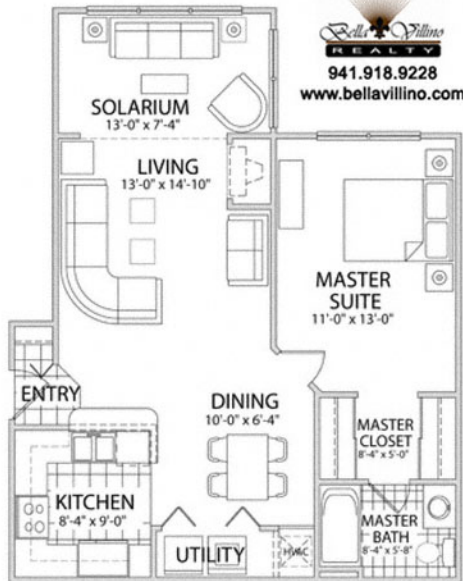

Puccini I
One Bedroom One Bath w/Patio
661 Square Feet

Puccini II
One Bedroom One Bath w/Solarium
759 Square Feet