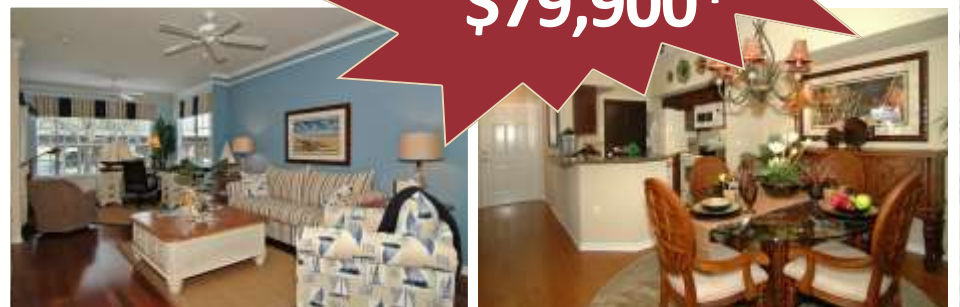

BELLA VILLINO REALTY, INC.
Licensed Real Estate Broker
4100 Central Sarasota Parkway
Sarasota, Florida 34238

WWW.BELLAVILLINO.COM
SALES@BELLAVILLINO.COM
941-918-9228

Visit our web site or call for more information. *Price available on select units; prices subject to change.